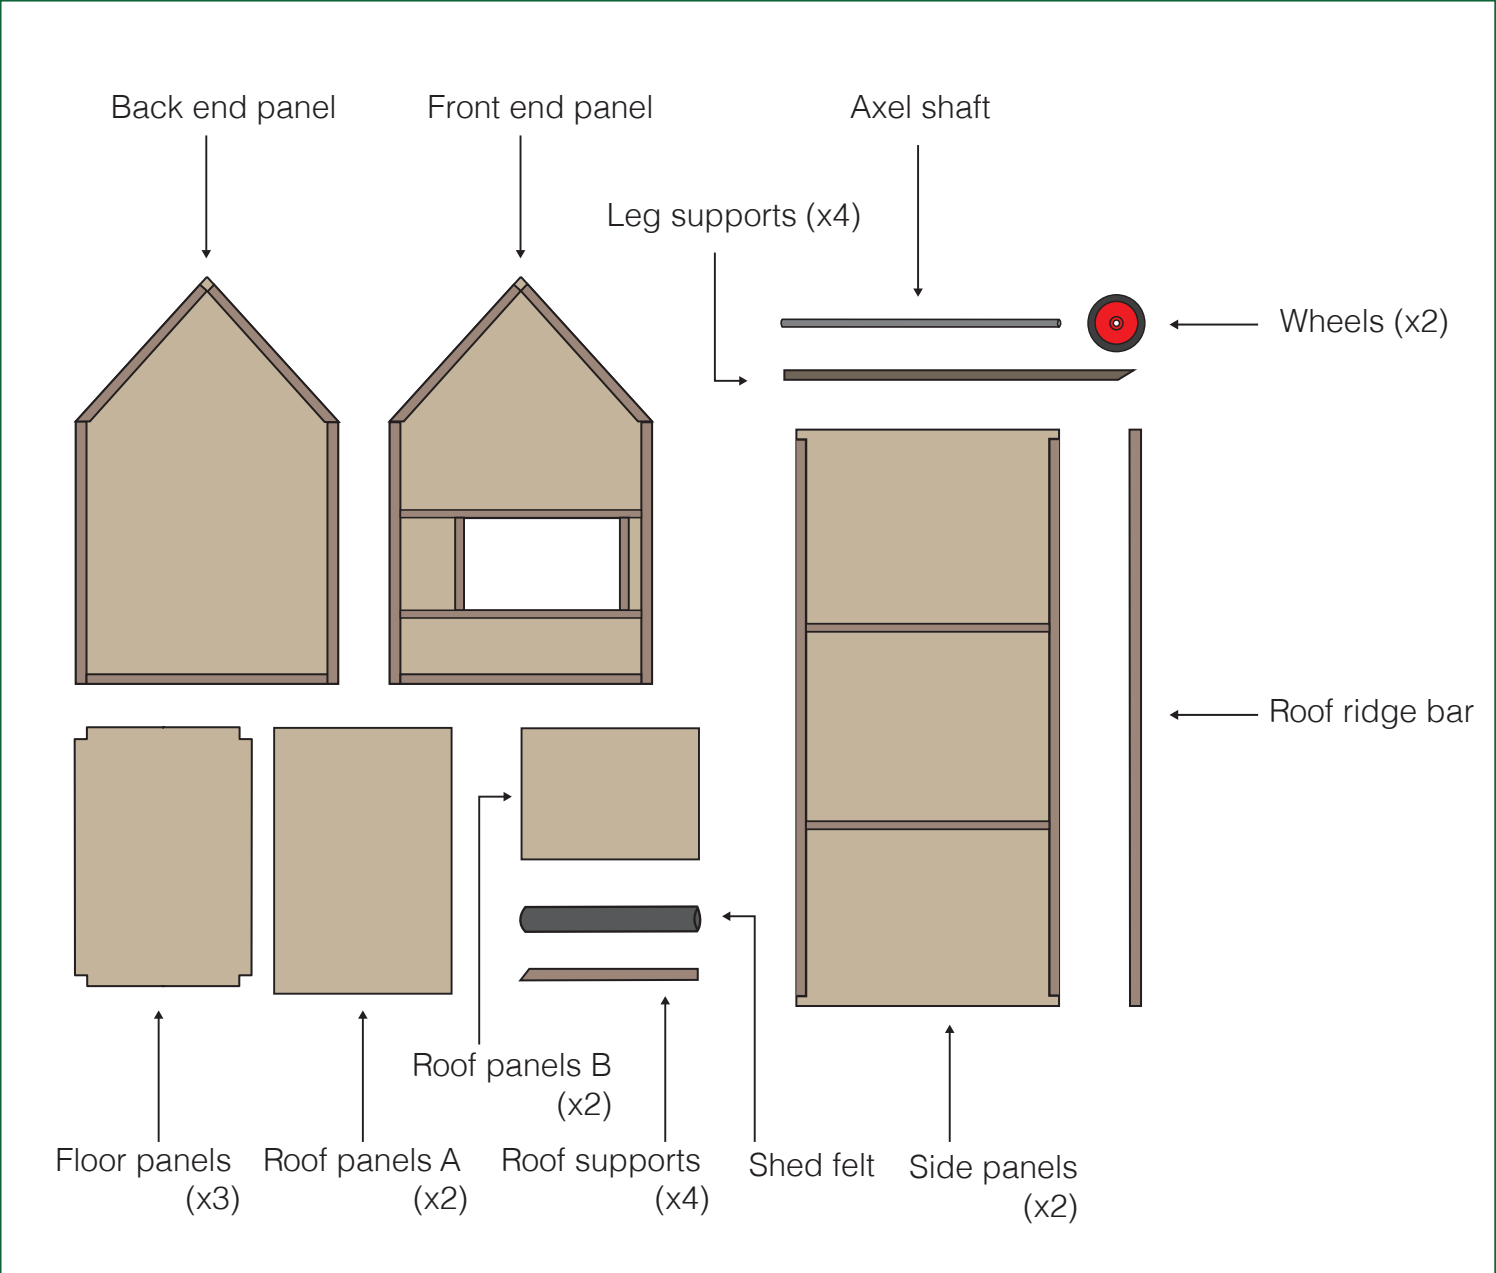

Cathedine Night Roost Design

Cathedine Night Roost Design